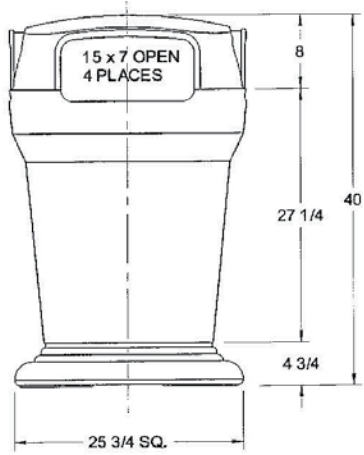

- Designed for fully automated service or manual service.
- Double wall construction for superior strength and leak protection.
- Available in popular 40 & 58 gallon sizes.
- Zinc-plated hardware is rust resistant.
- Pedestal can be weighted up to 70 lbs. for added stability.
- Safer and quieter than concrete designs.
- For interior and exterior use.
- Available in multiple colors.
- Textured surface reduces smudges and prints.
- 3 year limited warranty (under normal use).
- Wheel free design to deter from excessive movement.
- Seamless construction eliminates cracking at seams.
- High density polyethylene (HDPE) plastic is 100% recyclable.
- UV protection added to resin to reduce fading.
- Ships fully assembled.

Options

- Fully automated gravity release latch. Lid will not open until container is tilted over 45%.
- Bottle / can opening.
- Bag holder.

SII **SNYDER**
INDUSTRIES, INC.

Toll Free: (U.S. & Canada) 1-888-422-8683

Ph: +1 402-467-5221

Fax: +1 402-465-1220

info@snyderplasticsolutions.com

ECO-TAINER

REFUSE CONTAINERS

Specifications

40 Gallon

58 Gallon

Size	Height	Width	Depth	Load Rating	Cart Weight
40 Gallon	40"	26 1/4"	25 1/2"	150 lbs.	58 lbs.
58 Gallon	44"	29 1/4"	29 1/7"	225 lbs.	68 lbs.

Note: Ships FOB Plant

Optional Bag Holder

Optional Recycling Inserts
(accommodates cans/bottles).