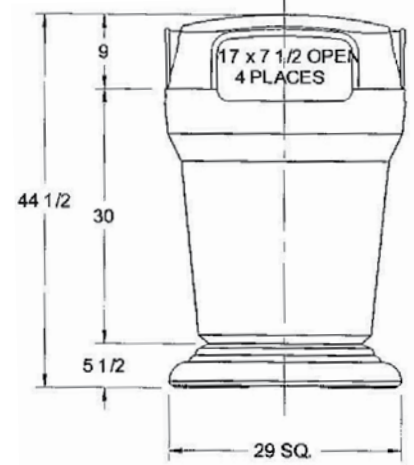

- Designed for fully automated service or manual service.
- Double wall construction for superior strength and leak protection.
- Available in popular 40 & 58 gallon sizes.
- Zinc-plated hardware is rust resistant.
- Pedestal can be weighted up to 70 lbs. for added stability.
- Safer and quieter than concrete designs.
- For interior and exterior use.
- Available in multiple colors.
- Textured surface reduces smudges and prints.
- 3 year limited warranty (under normal use).
- Wheel free design to deter from excessive movement.
- Seamless construction eliminates cracking at seams.
- High density polyethylene (HDPE) plastic is 100% recyclable.
- UV protection added to resin to reduce fading.
- Ships fully assembled.

Ph: +1 402-467-5221

Fax: +1 402-465-1220

info@snyderplasticsolutions.com

ECO-TAINER

REFUSE CONTAINERS

Specifications

40 Gallon

58 Gallon

Size	Height	Width	Depth	Load Rating	Cart Weight
40 Gallon	40"	26 1/4"	25 1/2"	150 lbs.	58 lbs.
58 Gallon	44"	29 1/4"	29 1/7"	225 lbs.	68 lbs.

Note: Ships FOB Plant

Optional Bag Holder

Optional Recycling Inserts
(accommodates cans/bottles).